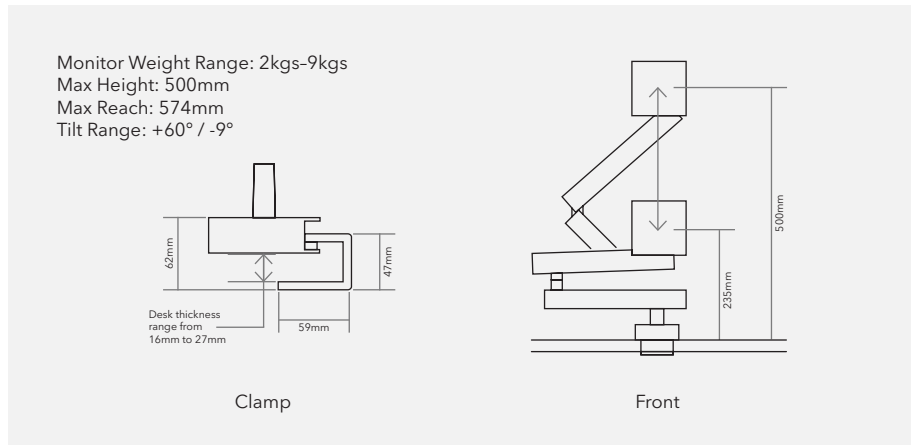

DETAILS AND DIMENSIONS

MATERIAL COMPOSITION