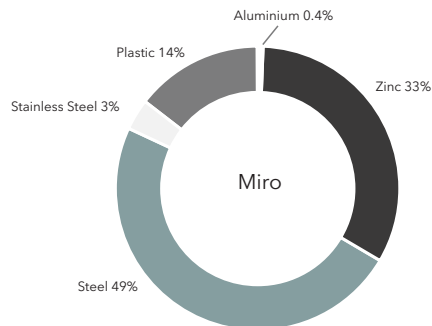

ORDERING

Miro is available in fine textured black and white, with a top-fixing C-clamp included as standard. Talk to your account manager about support for ultra-wide curved screens.

Part Number	Colour	Monitor Weight	Max Reach	Max Height
67M005	●	2kgs-9kgs	574mm	500mm
67M006	○